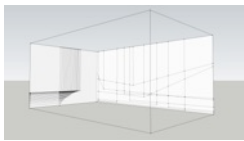

Joseph Imhauser checklist - VAEA

Space Model #27 Growing Station #10 (1 acre garden in 1% of an acre), 2015
 28 Bays with Multi-Ply Mylar mounted to Anodized Aluminum, LED Lights, Aeroponics
 boxes, Water, Nutrients, and Edible Plants
 Dimensions Variable, 96 x 48 x 30 Inches (each bay)

Interior #93B (2455 County Route 2), 2015
 Found Paint on Found Wallpaper
 57 x 92 inches

Interior #94B (20 rue Cuvier), 2015
 Found Paint on Found Wallpaper
 108 x 148 Inches

Interior #63B, 2015
 Acrylic, Charcoal, and Oil on Found Wallpaper
 166 x 283 Inches

Space Model #31 Mars Panorama #1, 2015
Mural Print on Wallpaper
Dimensions Variable

Space Model #33 Layered Invisible Walls #23 and #24, 2015
Acrylic on Walls, Thread, and Eye Hooks
Dimensions Variable